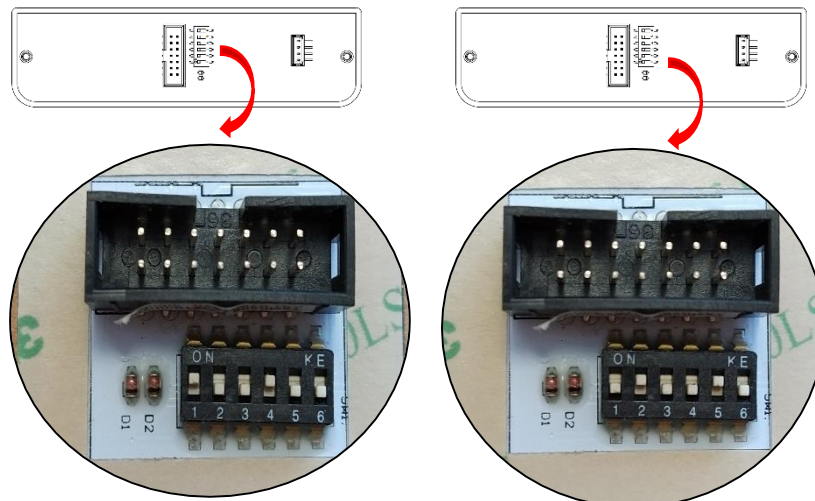

KEYPAD DIP SWITCH CONFIGURATION ON APPIA LIFE

**APPIA LIFE 2-3GR.-XT**

GROUP	sw1	sw2	sw3	sw4	sw5	sw6
1	ON	OFF	OFF	ON	OFF	OFF
2	OFF	ON	OFF	OFF	ON	OFF
3	OFF	OFF	ON	OFF	OFF	ON

**GROUP 1**

**GROUP 2**

**GROUP 3**

**APPIA LIFE COMPACT**

GROUP	sw1	sw2	sw3	sw4	sw5	sw6
1	ON	OFF	OFF	ON	OFF	OFF
2	OFF	ON	OFF	OFF	ON	OFF

**GROUP 1**

**GROUP 2**

**APPIA LIFE 1GR**

<b>GROUP</b>	<b>sw1</b>	<b>sw2</b>	<b>sw3</b>	<b>sw4</b>	<b>sw5</b>	<b>sw6</b>
<b>1</b>	OFF	ON	OFF	OFF	ON	OFF