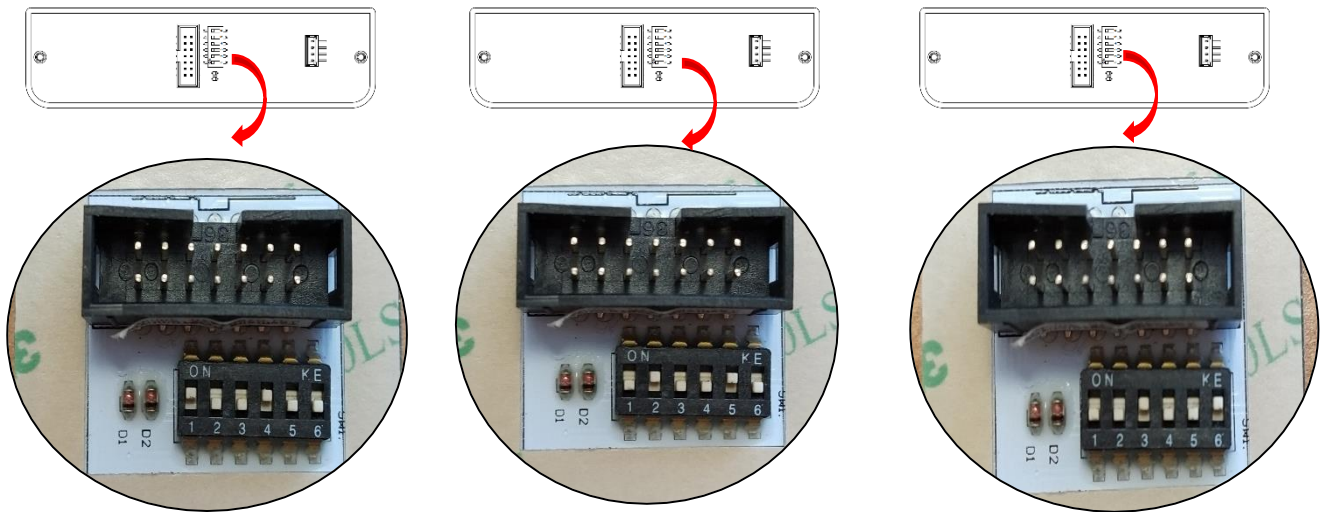

KEYPAD DIP SWITCH CONFIGURATION ON APPIA LIFE

**APPIA LIFE 2-3GR.-XT**

GROUP	sw1	sw2	sw3	sw4	sw5	sw6
1	ON	OFF	OFF	ON	OFF	OFF
2	OFF	ON	OFF	OFF	ON	OFF
3	OFF	OFF	ON	OFF	OFF	ON

**GROUP 1**

**GROUP 2**

**GROUP 3**

**APPIA LIFE COMPACT**

GROUP	sw1	sw2	sw3	sw4	sw5	sw6
1	ON	OFF	OFF	ON	OFF	OFF
2	OFF	ON	OFF	OFF	ON	OFF

**GROUP 1**

**GROUP 2**

**APPIA LIFE 1GR**

<b>GROUP</b>	<b>sw1</b>	<b>sw2</b>	<b>sw3</b>	<b>sw4</b>	<b>sw5</b>	<b>sw6</b>
<b>1</b>	OFF	ON	OFF	OFF	ON	OFF