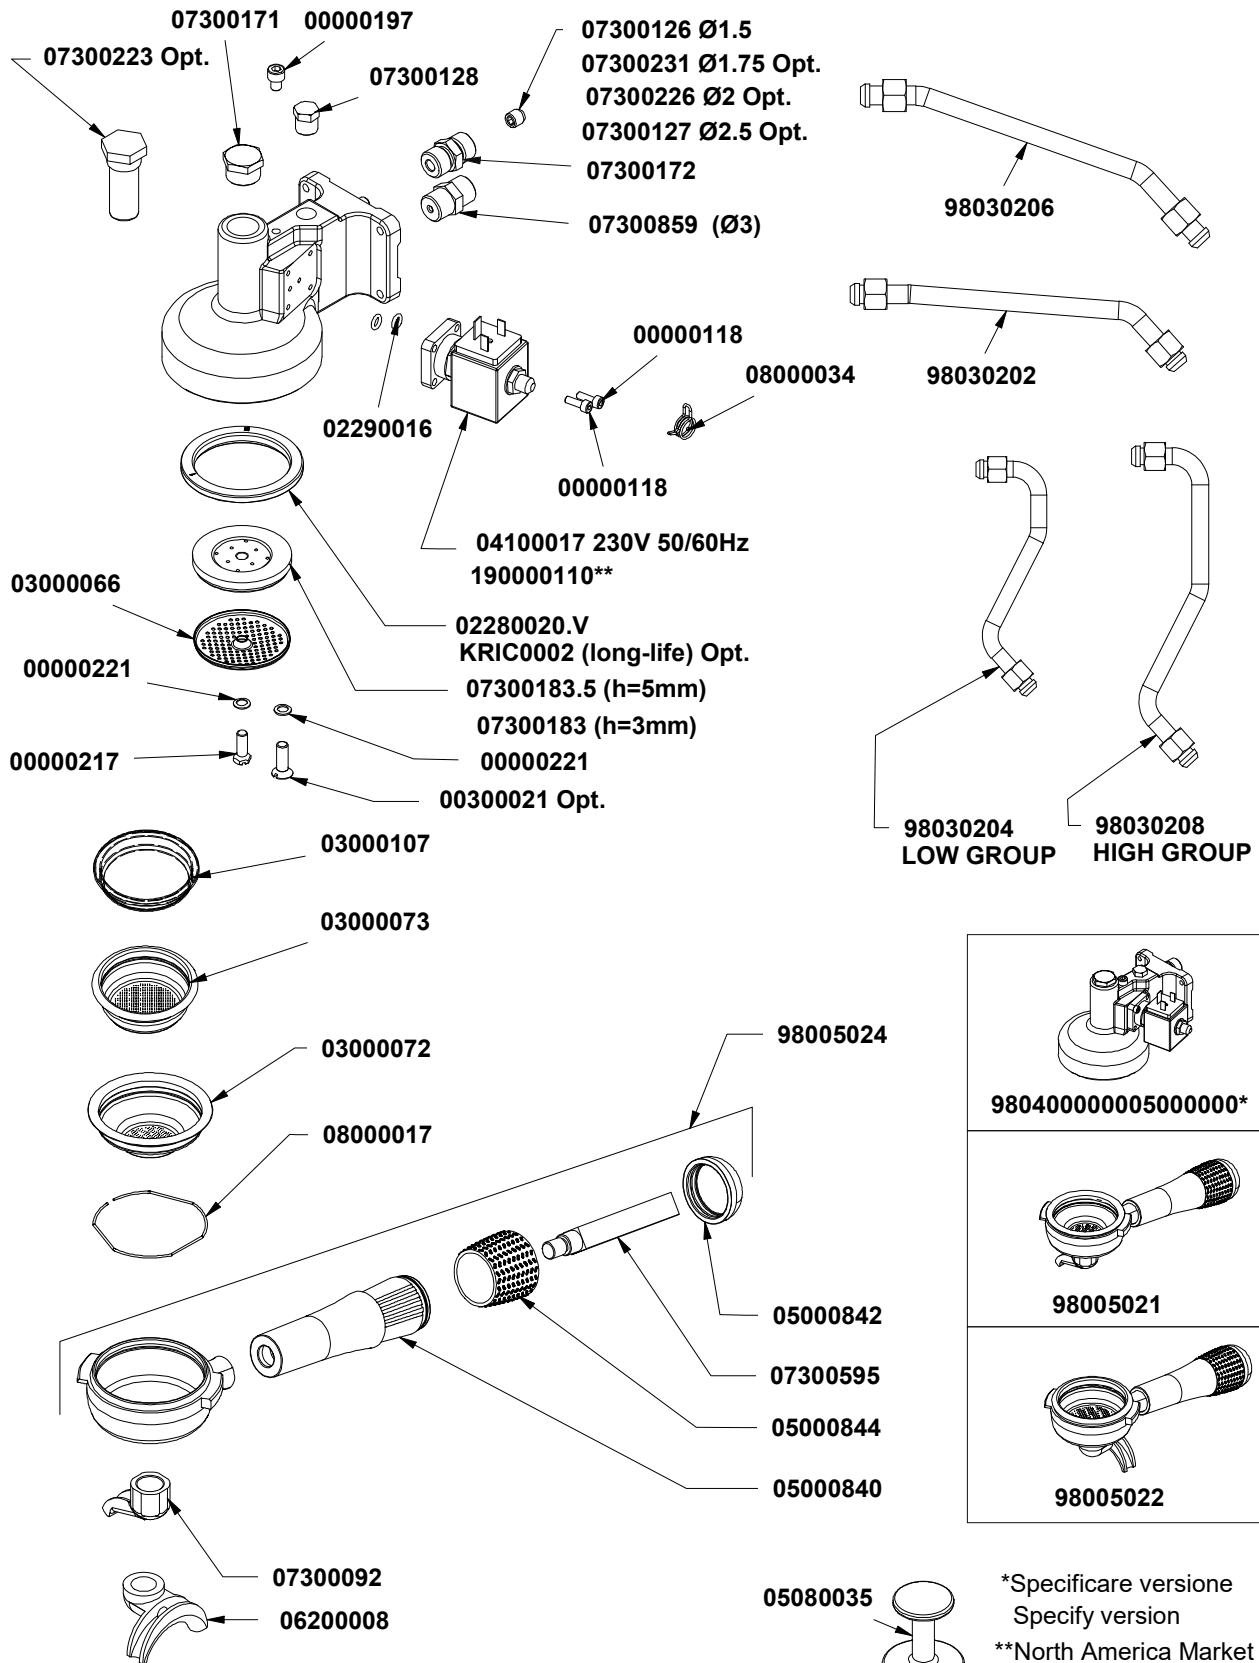

*Specificare versione
Specify version
**North America Market
Mercato Nord America