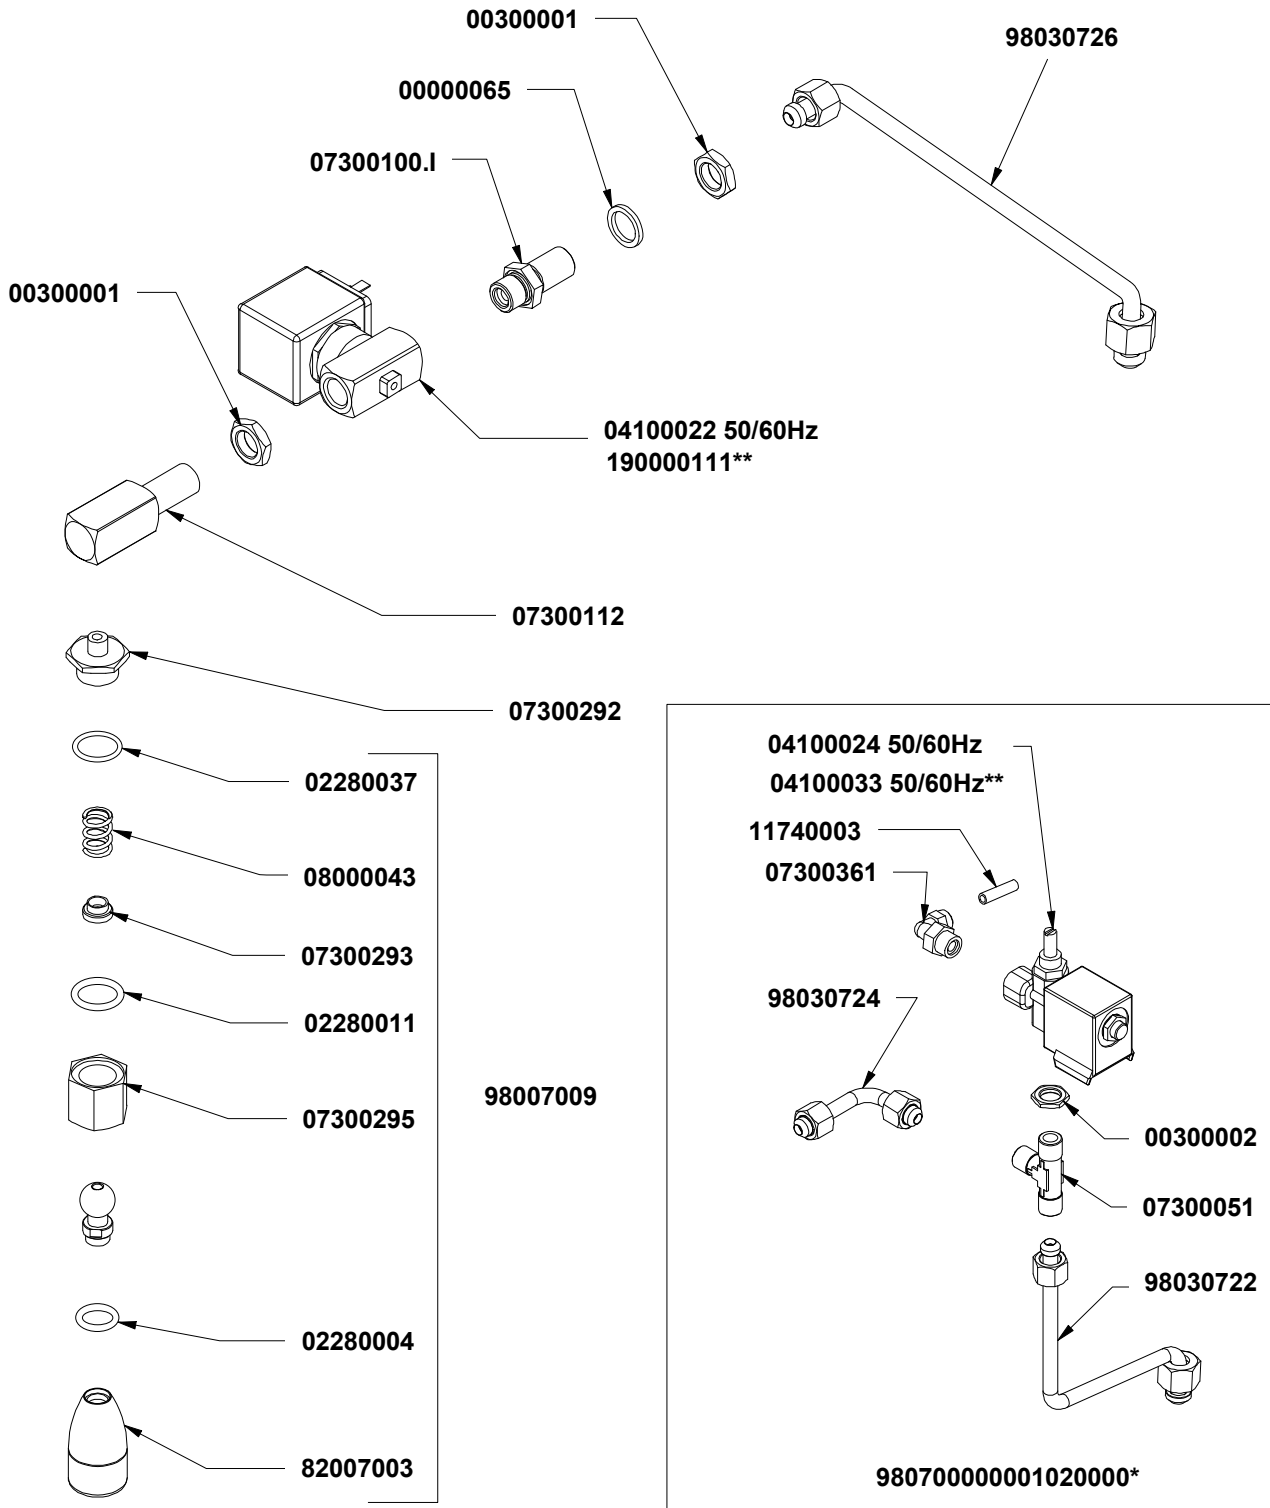

CODE	DESCRIPTION	DESCRIZIONE
04001526	SUPPL. WIR. SOL.VALVE-MIS.	SUPPL. CABL. E.V. MISC.
04001528	SUPPL. WIR. H.WATER MIXER-CUP WARMER	SUPPL. CABL. MISCELATORE-SCALDATAZZE

*Specificare versione
Specify version
**Mercato Nord America
North America Market