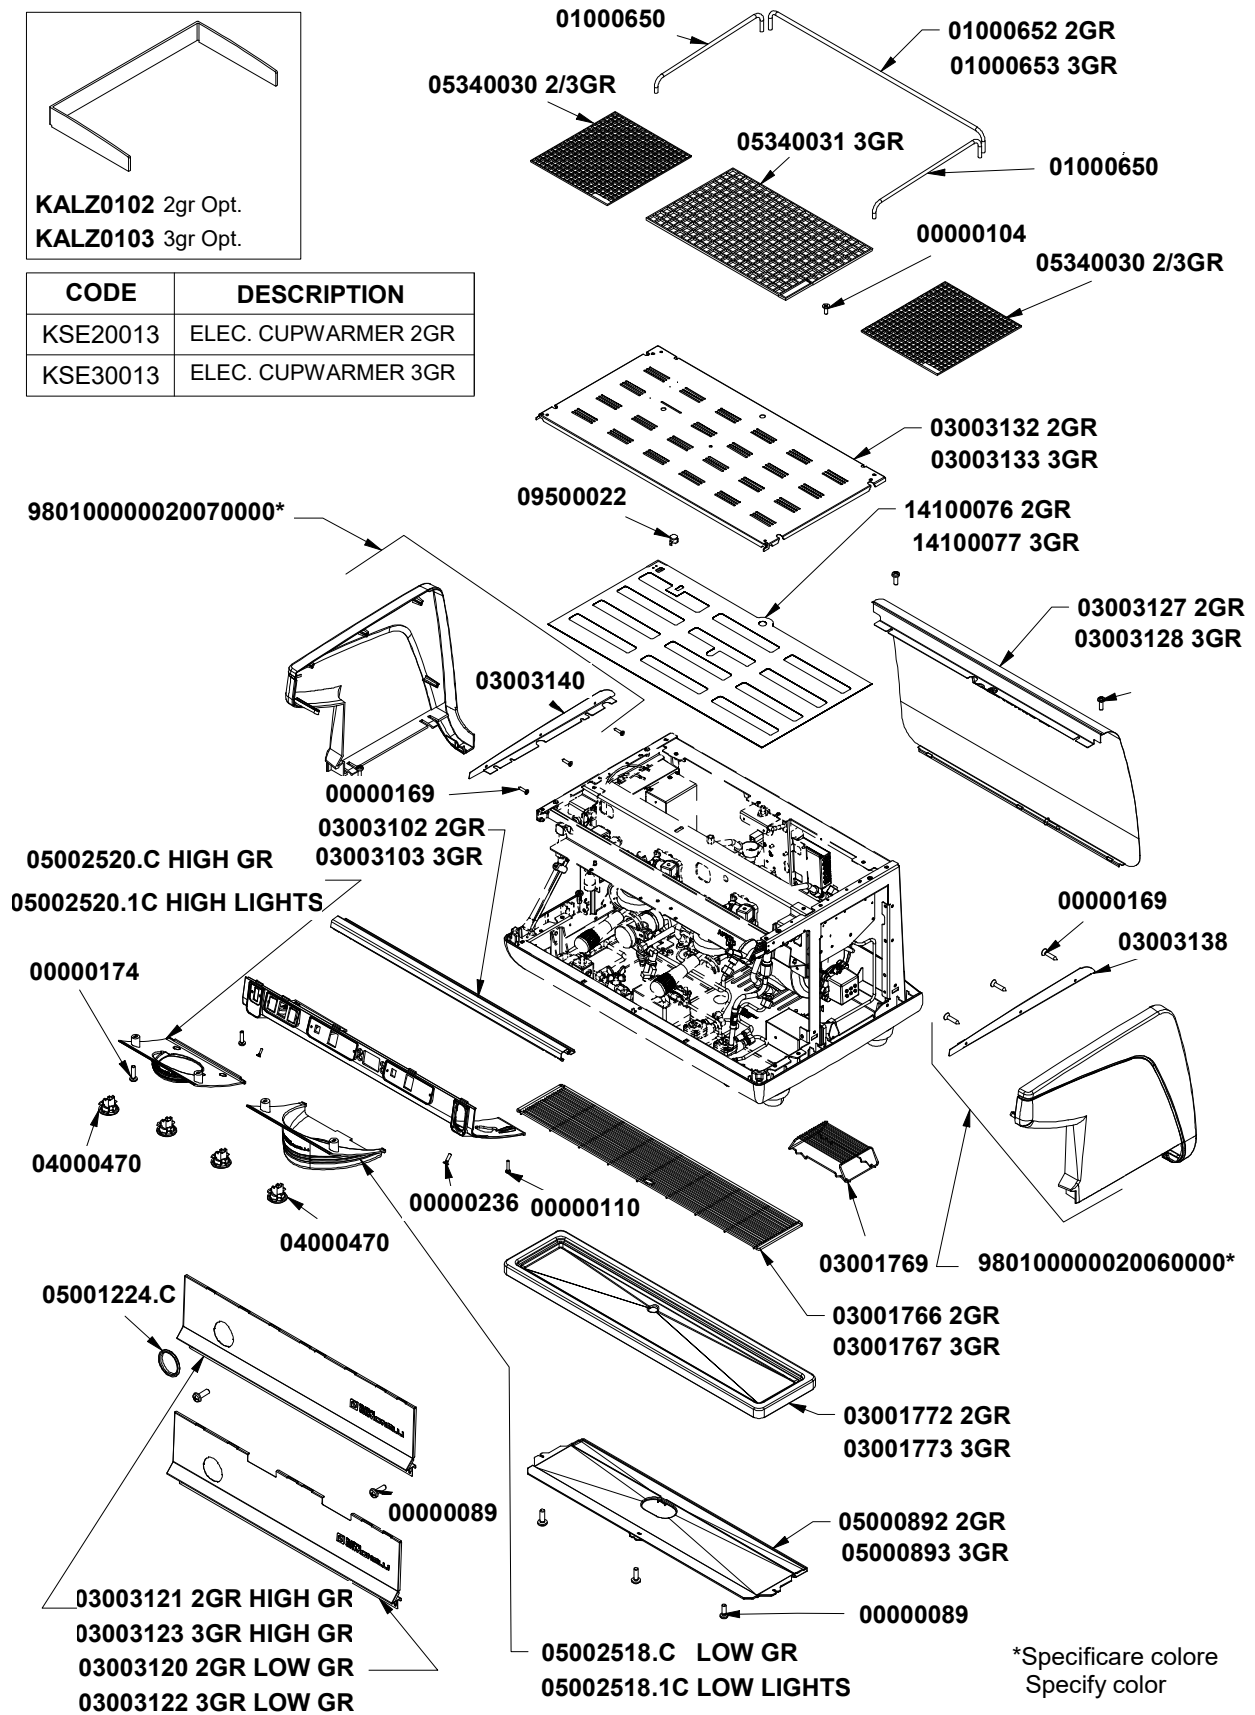

*Specificare colore
Specify color