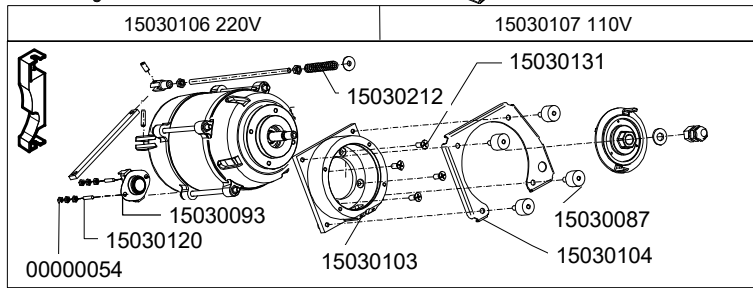

Mythos

PARTI MACINADOSATORE

GRINDERS PARTS

INSPIRED BY YOUR PASSION.