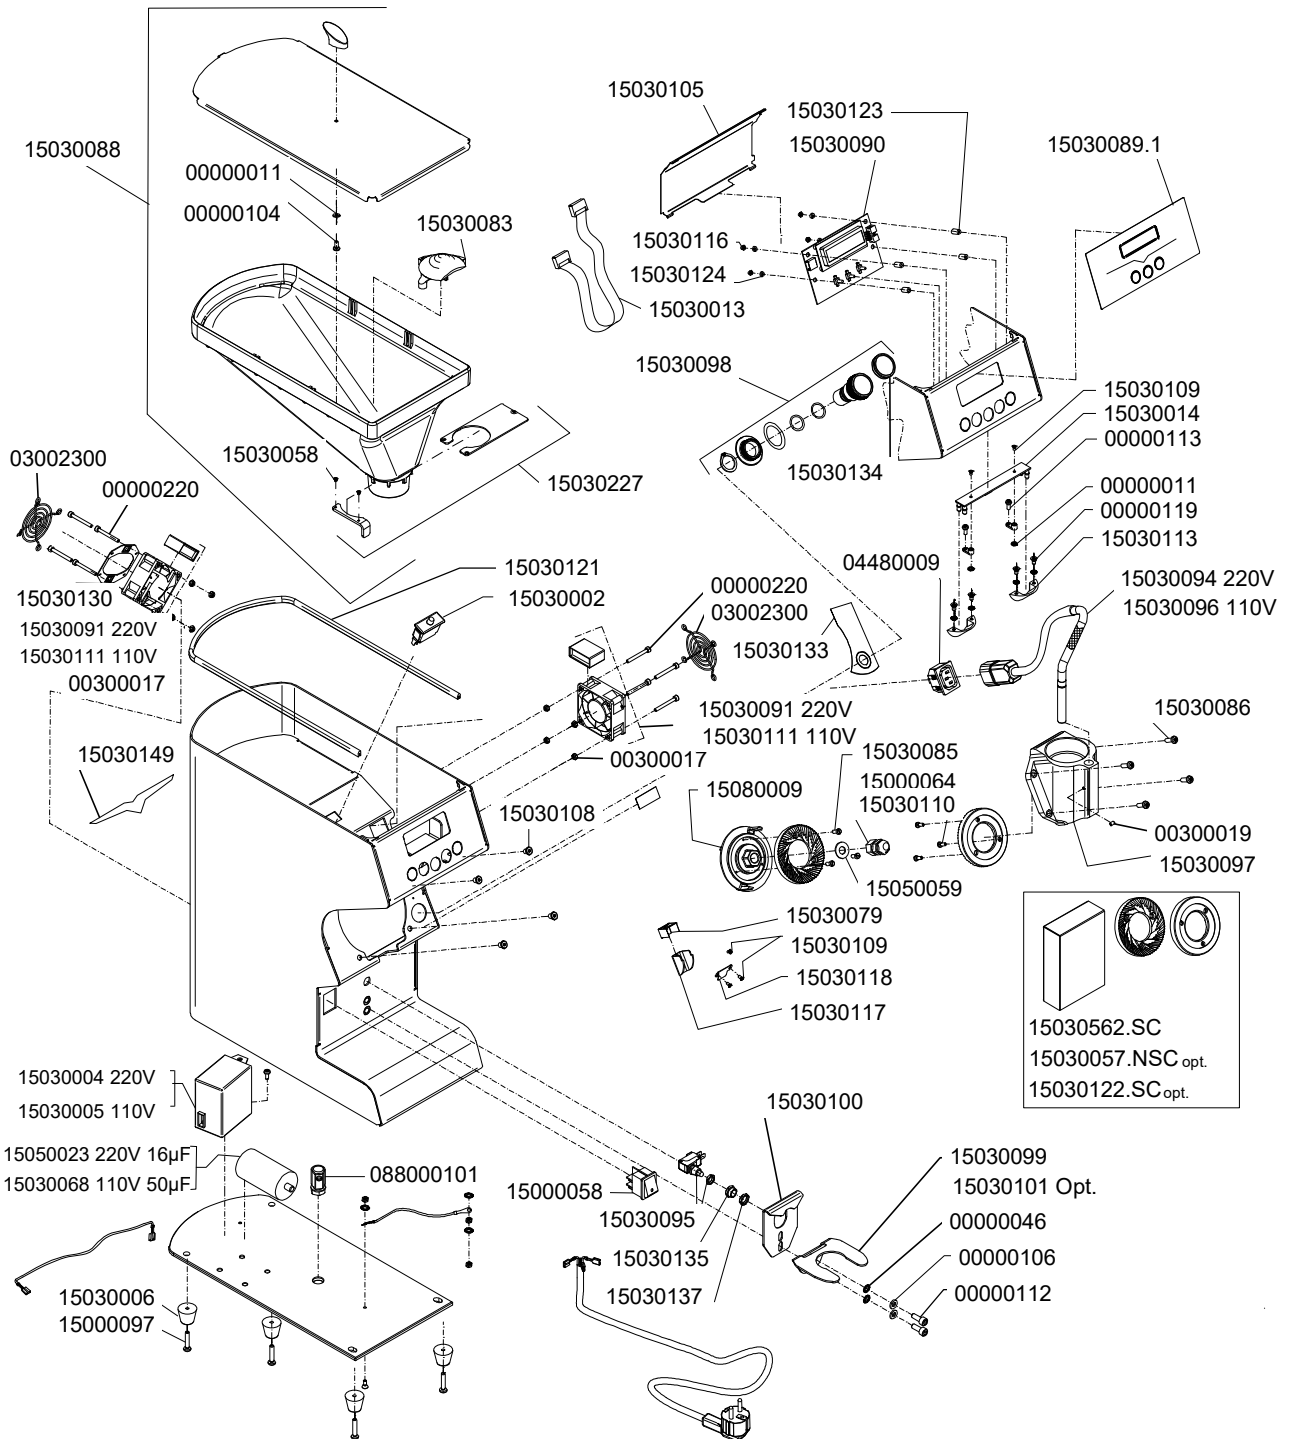

Mythos

PARTI MACINADOSATORE

GRINDERS PARTS

INSPIRED BY YOUR PASSION.